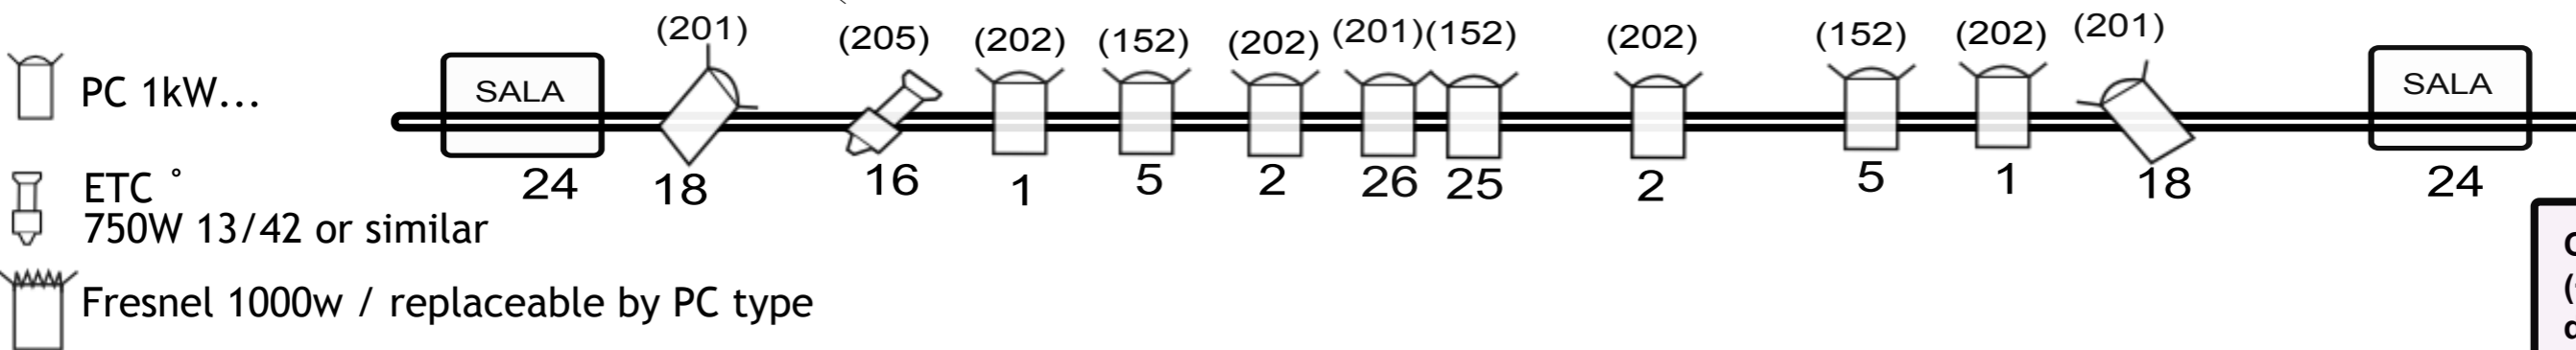

XIRRIQUITEULA TEATRE

2018

LAIKA

BLACK BACK CURTAIN IN TWO PIECES TO ALLOW ACTORS ENTRANCE/EXIT. SITUATED AT 7 MTS FROM THE FRONT
1,5 MTS SPACE BEHIND THE BLACK BACK CURTAIN. TO HIDE ATREZZO AND OTHERS

Channels 10/20/21/22 control company equipment on the floor.
Confetti machine, on Bar n°.2, just need 220v. coming from the Control Point