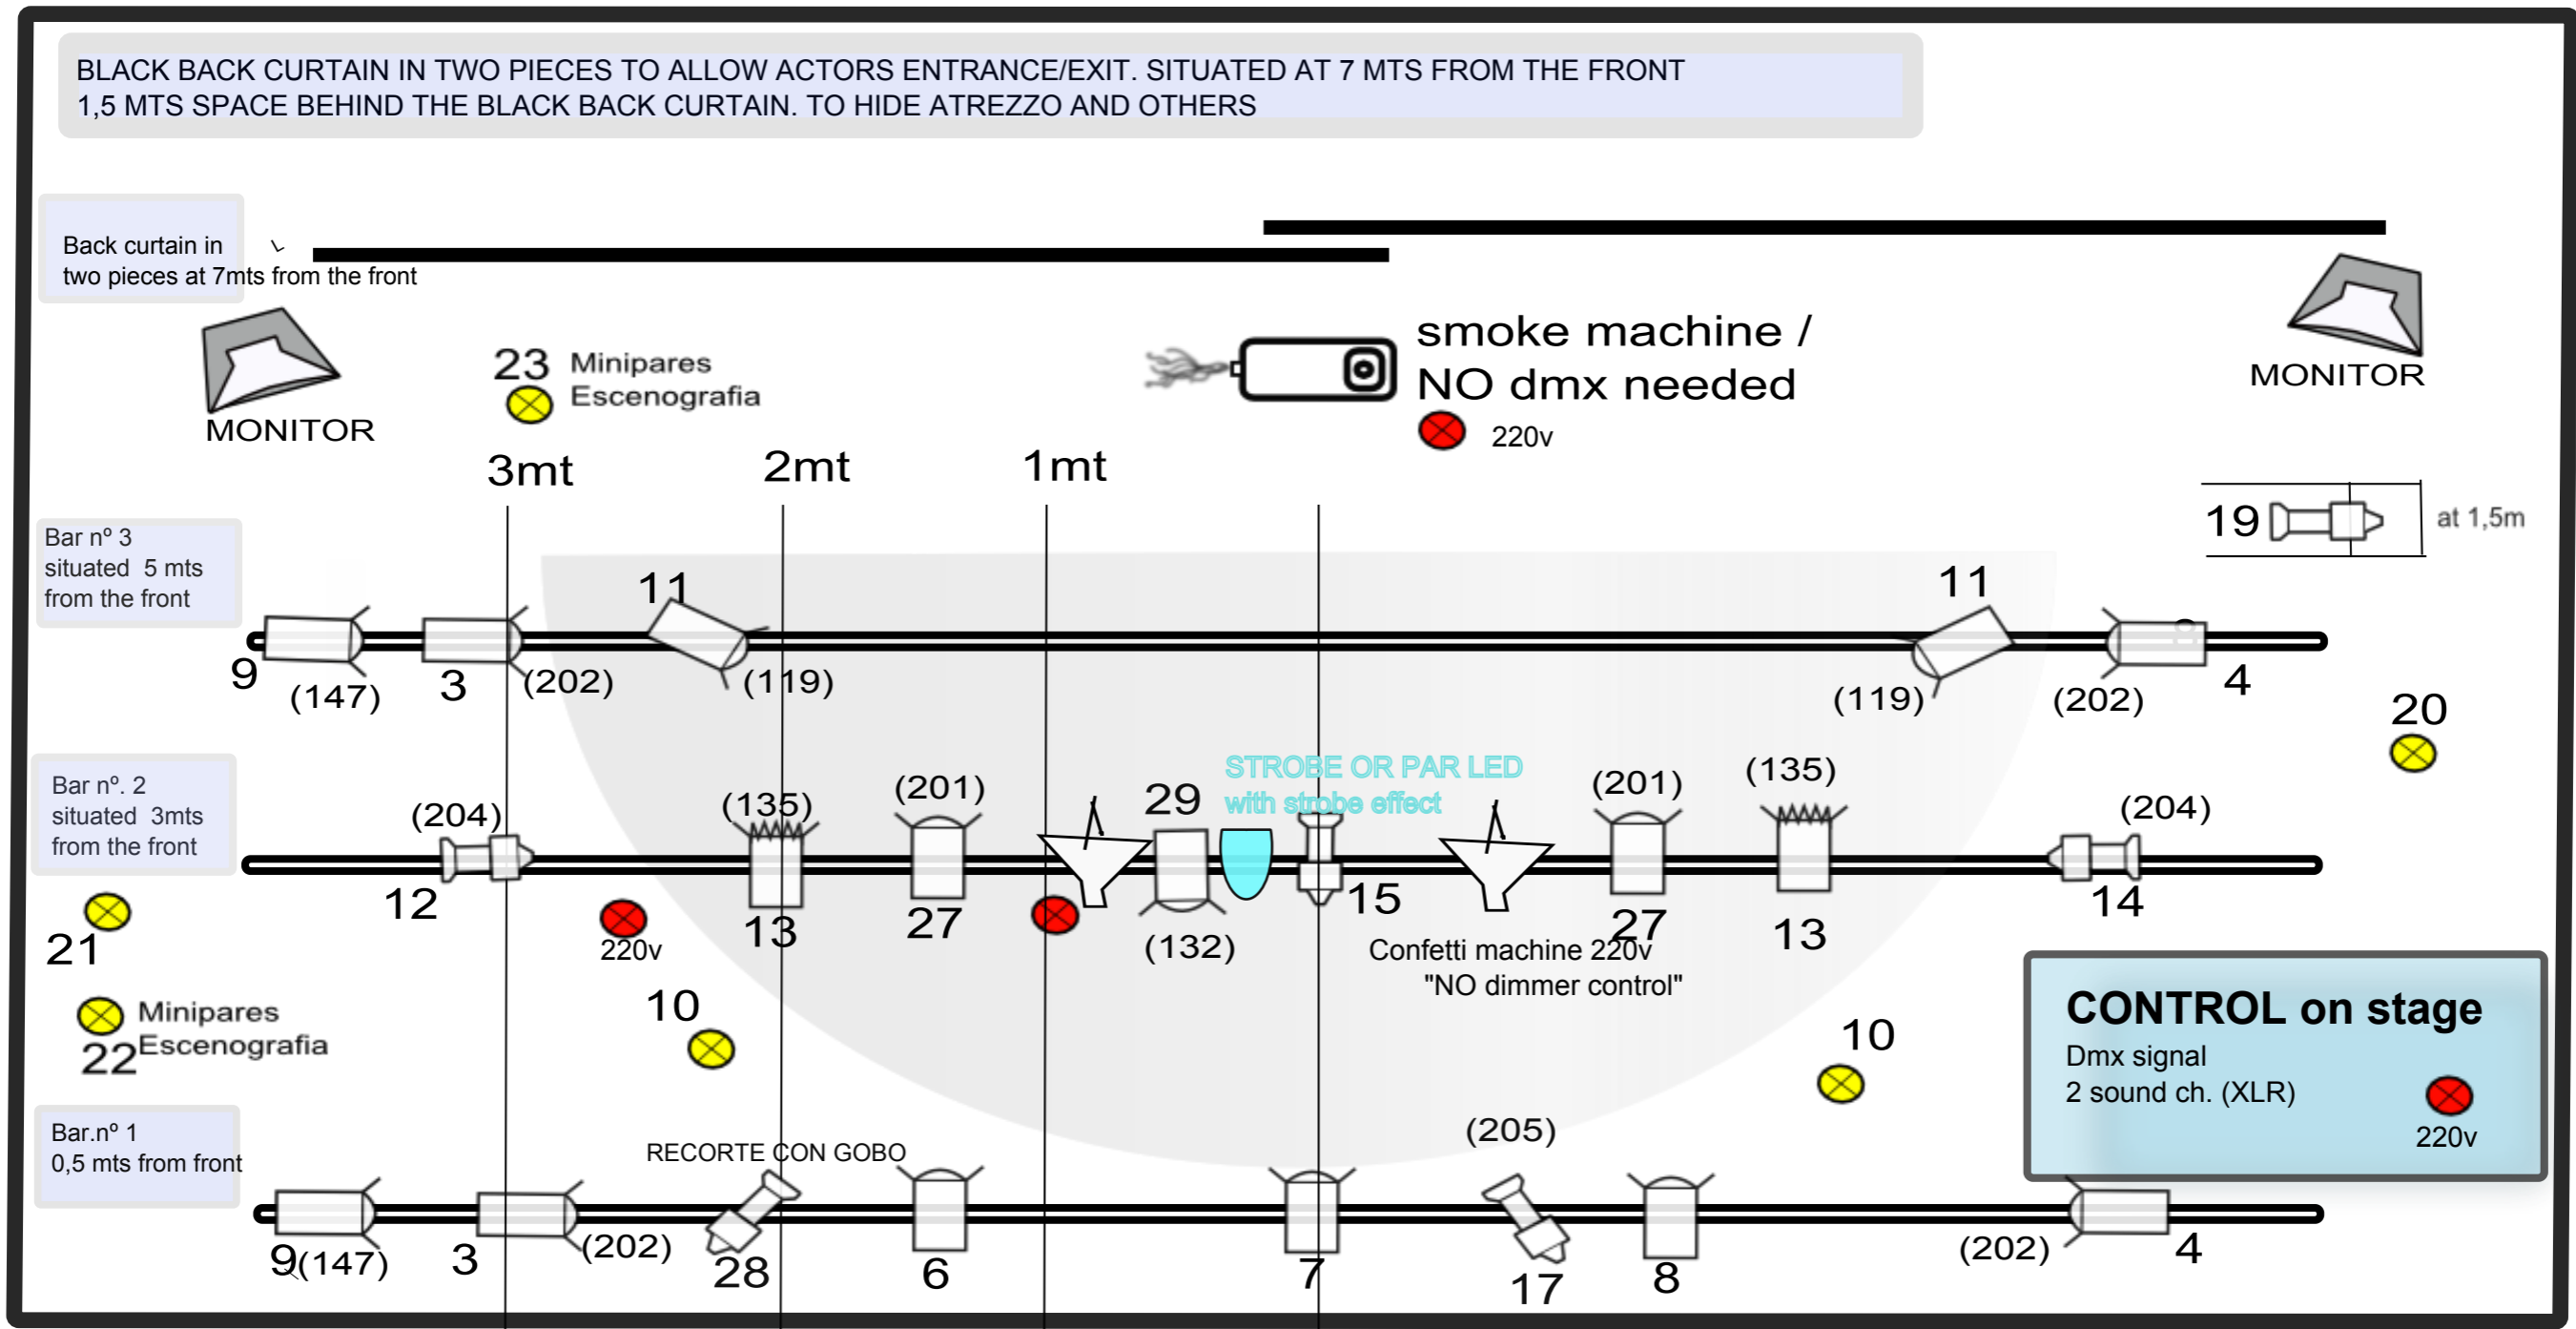

XIRRIQUITEULA TEATRE

2018

LAIKA

BLACK BACK CURTAIN IN TWO PIECES TO ALLOW ACTORS ENTRANCE/EXIT. SITUATED AT 7 MTS FROM THE FRONT
1,5 MTS SPACE BEHIND THE BLACK BACK CURTAIN. TO HIDE ATREZZO AND OTHERS

Channels 10/20/21/22 control company equipment on the floor.
Confetti machine, on Bar n°.2, just need 220v. coming from the Control Point